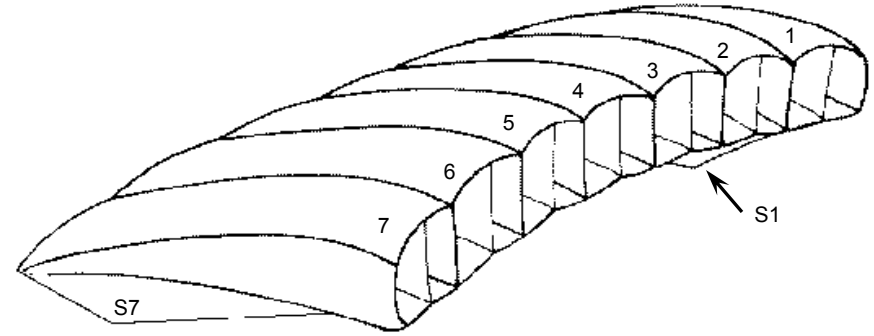

FOX

Customer Name _____

Canopy type/size _____

Performance Options	Vtec	1/7	Vent Technology with Cover for slider up	115
	Vtec	2/7	Vent Technology x2 with Covers	230
	Vtec	3/7	Vent Technology x3 with Covers- very versatile	325
	Vtec	4/7	Vent Technology x4 with Covers	450
	Vtec	5/7	Vent Technology x5 with Covers—The low stuff	500
	Multi	4-Point	Multiple Bridle Attachment	210
	Multi	2-Point	Multiple Bridle Attachment	110
	Hybrid Top Surface— HTS		ZP— Front 1/3 top surface	250
	Slider Type	choose one	large mesh or small mesh	INCLUDED
Extras	Color Coded Line Tabs		A/Brakes- White, B/D's Silver, C's Black	55
	Logo		Large FOX or Apex BASE on bottom surface	75
	White Lines with Red Tail Gate Friendly Lines			INCLUDED
	Black with Red TGF	OR	Red with Black TGF	97
	Rib color		when rib color different than top bottom	90

FOX 185	1700	Cell Number	Color
FOX 205	1700	Stabilizer 1	left
FOX 225	1700	1	
FOX 245	1800	2	
FOX 265	1800	3	
FOX 285	1900	4 Center	Contrast color for ease of packing
FOX 315	2000	5	
		6	
		7	
		Stabilizer 7	right