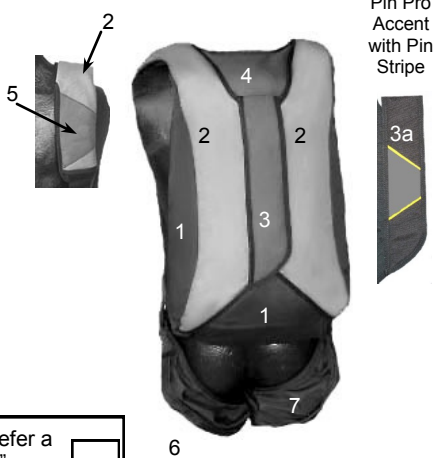

Complete the information on this form include Customer Information (separate) then send to Apex BASE Perris. We will prepare an invoice with current prices, shipping, and completion estimates.

Package items consists of the following:
Non-articulated, cadmium hardware, thread through leg strap, Integrity large 3-ring risers, EZ Grab LRT toggles. Apex DP standard container fit is "soft." Therefore, easy to pack and comfortable over the shoulders.

Harness Container Only includes bridle.

Harness Options

Harness Container only	Apex DP and bridle only	759
Harness Container Package ♦		198

Articulated Harness	hip ring	121
Phosphate hardware	dark charcoal color	71.50
Stainless Steel hardware	non-articulated or articulated	176
Non-Detachable Risers	no 3 ring/cutaway low bulk and less weight	105

Container options

Hook Knife	composite handle and chest strap pocket	30
Bottomless Corners	dynamic	72.60
SaddleBags	zippered leg strap storage pockets	60.50
Magnet Bridle Guide	shoulder/bridle magnet for hand held PC	44
Tie Dye Complete	Cordura only, all of 1 through 6	231
Tie Dye Partial	Cordura only, any two of 1 through 6	148.50
Tie Dye Colors- Cordura (light) _____ Dye (dark) _____		above
Deluxe Padding	comfort package for Back Pad	38.50
Pin Pro Flap Accent*	similar shape to Mud Flap	11
Pin Stripes	Pin Stripe trim at Mud Flaps, Container curve, Pin Pro Accent*	71.50
Monogram on Mud Flap	BLOCK or <i>SCRIPT</i>	25
Text for Monogram _____		above

Extras

Deluxe Stash Bag	Big enough to carry everything, small enough to jump	55
Stash Bag Accessory Kit	Removable Shoulder Pads & Waist Belt	38.50
WLO -What Line Over?- toggles	Release the slider up line over with WLO's	85
S.O.L.- Survive Outdoors Longer Kit	Be Prepared- visit web site	25
Packing Tools	4 clamps, wrench and more	45
BASE Log Book	100 jumps	11
T-shirt	long sleeve / short sleeve	27 / 18
AMK Emergency Bivy	easily fits in a SaddleBag	15

If you would prefer a smaller "firm fit" container— Check here. ☐

White area—$75 pilot chutes plus...
Black area—Not Available
Handles- HAT or plastic
see web site for handle samples

	ZP		0-3
		ZP Vented	F-111
32 w/ plastic		+20	
36 w/ plastic		+20	
38 w/ plastic		+20	
42 w/ HAT	+15	+30	+15
46 no handle	+15		+10
48 no handle	+15		+10

♦**Harness/Container Package:**
Package includes risers with EZ Grab LRT toggles, pilot chute (white areas above), bridle, owners manual, and a s/s T-shirt. Individually priced $252. **$82 Discount**

Canopy/Container Package:
Purchase DP Package and any size canopy. C/C Package includes a Deluxe Stash Bag, hook knife, Field Kit and 50% off a 2nd p/c for FREE. **Total Savings of $270**

Circle HARNESS COLOR Black Navy Royal Silver

1 Bottom Flap & Side Gusset	Cordura Colors
2 Side Flaps & Riser Covers	
3 Pin Protector Flap	
3a Pin Pro Flap Accent (optional)	
4 Top Flap	
5 Mud Flap Contrast with #2 color for best look	
6 Leg Pad	Parapak
Back Pad & Inside Leg Pads	
7 SaddleBags (optional)	
Container	Trim Tape
Leg Pads	
Pin Protector Flap	
Pin Stripes (optional)	

Cordura Colors