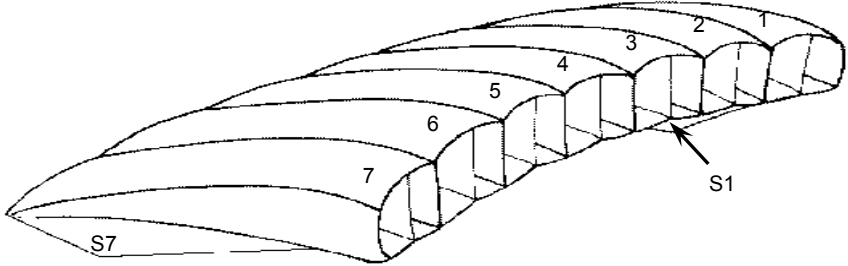

UltraLite

Customer Name _____
 Canopy type/size _____

The Apex BASE **UltraLite** canopies are built using new technologically advanced fabric that has the same strength as traditional 0-3 fabric but is less bulky. We use the same tape configuration as found on the FLiK LV and FOX LV to reduce pack volume and weight while maintaining the structural integrity required on a single parachute BASE system. The **UltraLite** has the same

Performance Options	Vtec	1/7	Vent Technology with Cover for slider up	115
	Vtec	2/7	Vent Technology x 2 with Covers	230
	Vtec	3/7	Vent Technology x3 with Covers very versatile	325
	Vtec	4/7	Vent Technology x4 with Covers	450
	Multi	2- Line	Multiple Bridle Attachment	110
		Pass Through Channels for Through Loop 'TL' closure		75
Line	Slider Type	choose one	large mesh or small mesh	INCLUDED
	Dacron 400- white		low bulk	INCLUDED
	Dacron 525- 3 colors available		medium bulk	97
Extras	Tail Gate Friendly Lines-		Red Center C/D and Control Lines	INCLUDED
	Color Coded Line Tabs		A/Brakes- White, B/D's Silver, C's Black	55
	Logo		Large FLiK, FOX or Apex BASE on bottom surface	75
	Rib color		when rib color different than top bottom	90